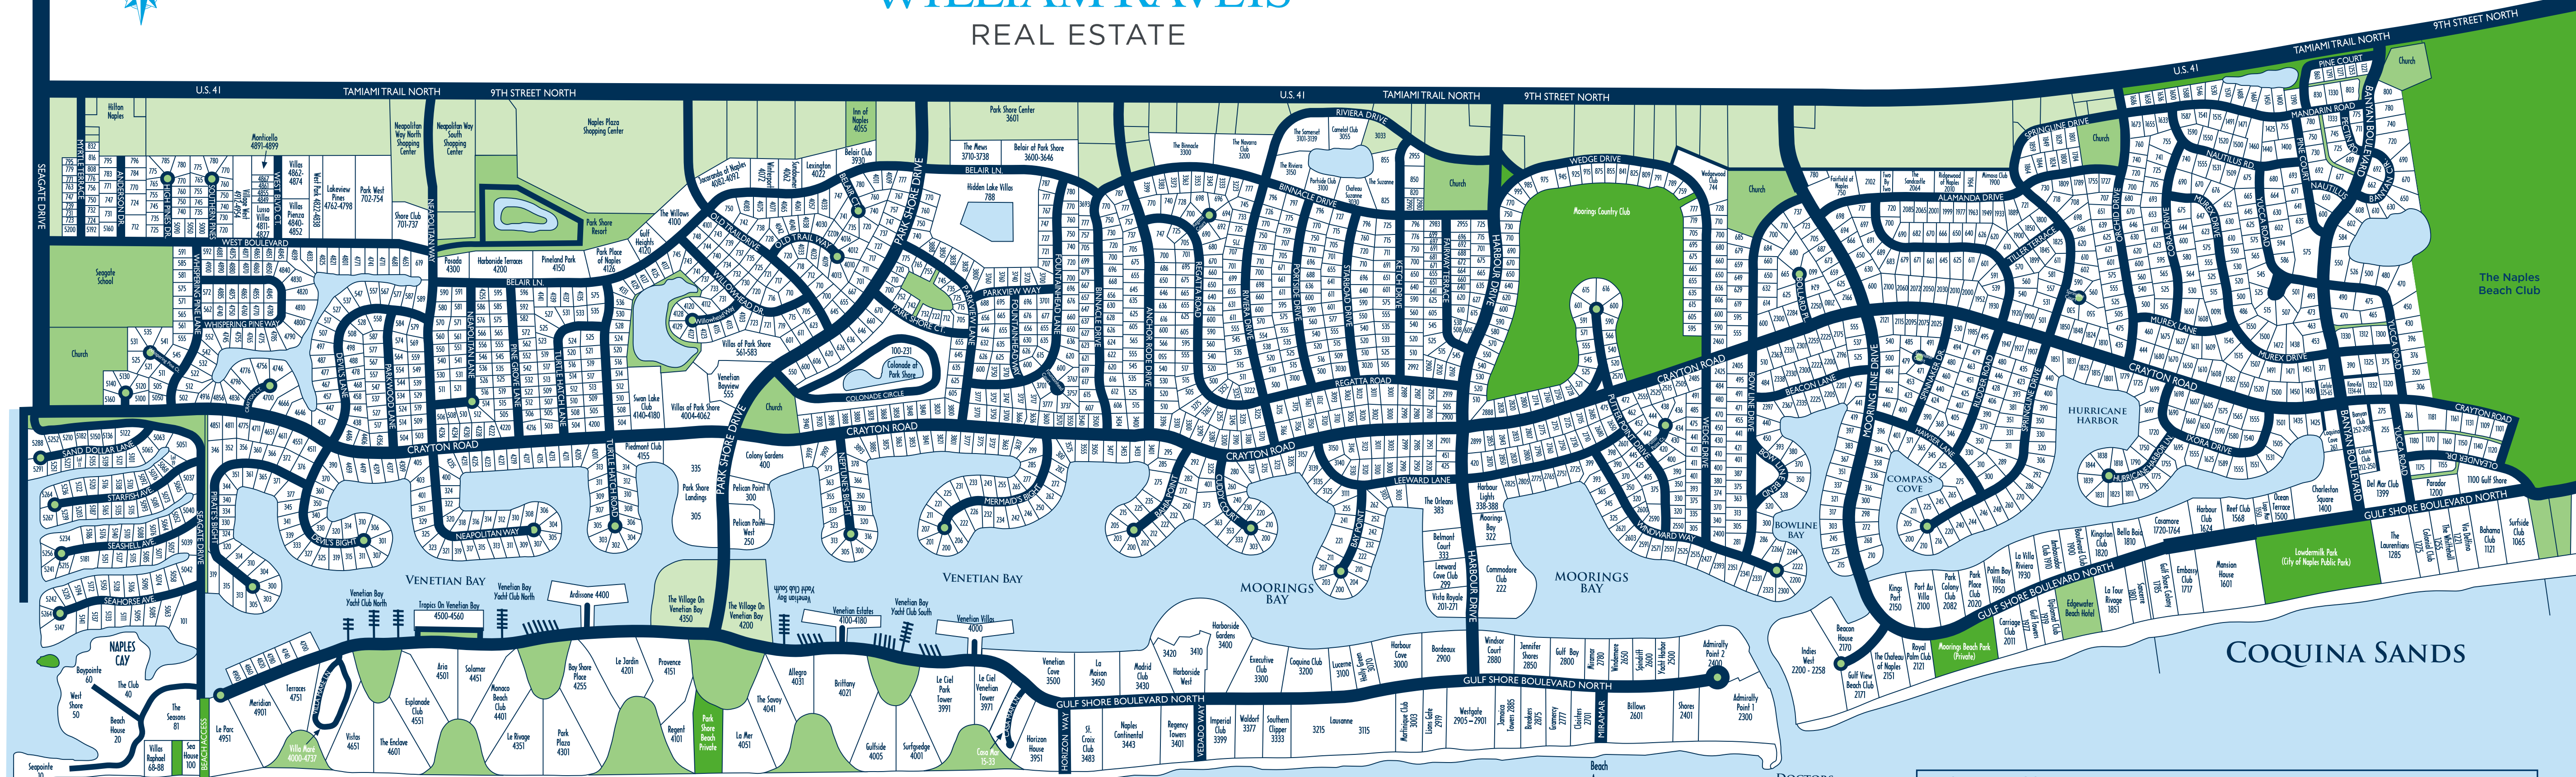

COQUINA SANDS, THE MOORINGS, PARK SHORE & SEAGATE NAPLES, FLORIDA

WILLIAM RAVEIS REAL ESTATE

PINE RIDGE ROAD

WILLIAM RAVEIS
REAL ESTATE

©2013

SEAGATE
PARK SHORE
THE MOORINGS
COQUINA SANDS

GULF OF MEXICO

IMPORTANT DISCLAIMER:
This map is an artist's rendition and is not to scale.
It is not warranted or represented that this map or the information shown thereon is accurate or complete and it should not be relied upon as such for any purpose.
A buyer should be represented by legal counsel and obtain a professional survey certified to the buyer with respect to any property a buyer intends to purchase.